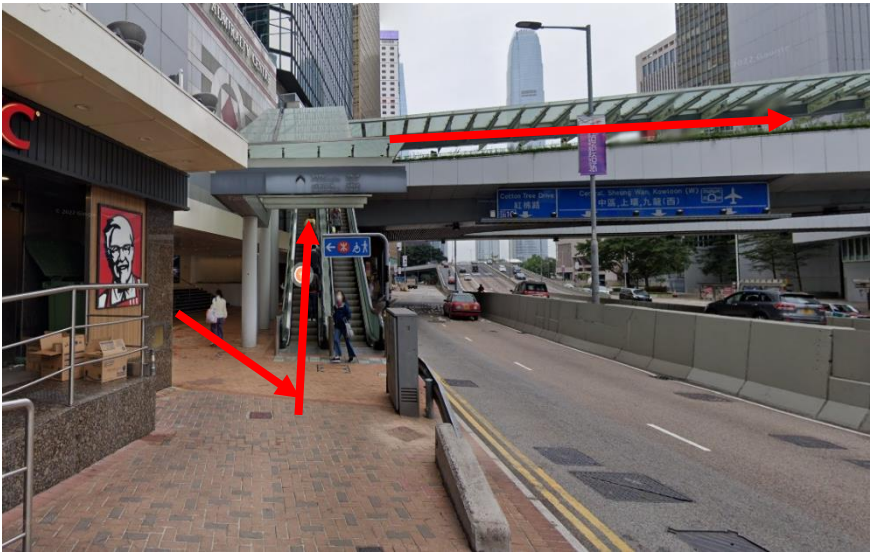

Location map of the Central Government Office (CGO)

From MTR Admiralty Station to CGO Public Entrance (East Wing)

Admiralty Station Exit A to escalator

Footbridge to CGO Public Entrance (East Wing)

Drop-off point for CGO (West Wing)

Entrance of CGO (West Wing) – Drop-off only