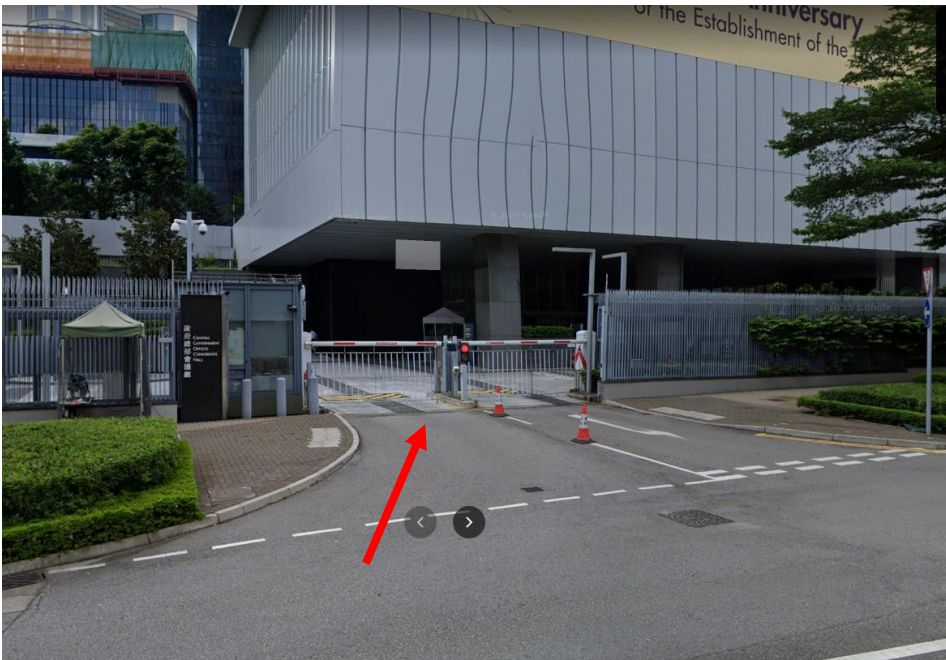

Location map of the Central Government Office (CGO)

From MTR Admiralty Station to CGO Public Entrance (East Wing)

Admiralty Station Exit A to escalator

Footbridge to CGO Public Entrance (East Wing)

Drop-off point for CGO (West Wing)

Entrance of CGO (West Wing) – Drop-off only