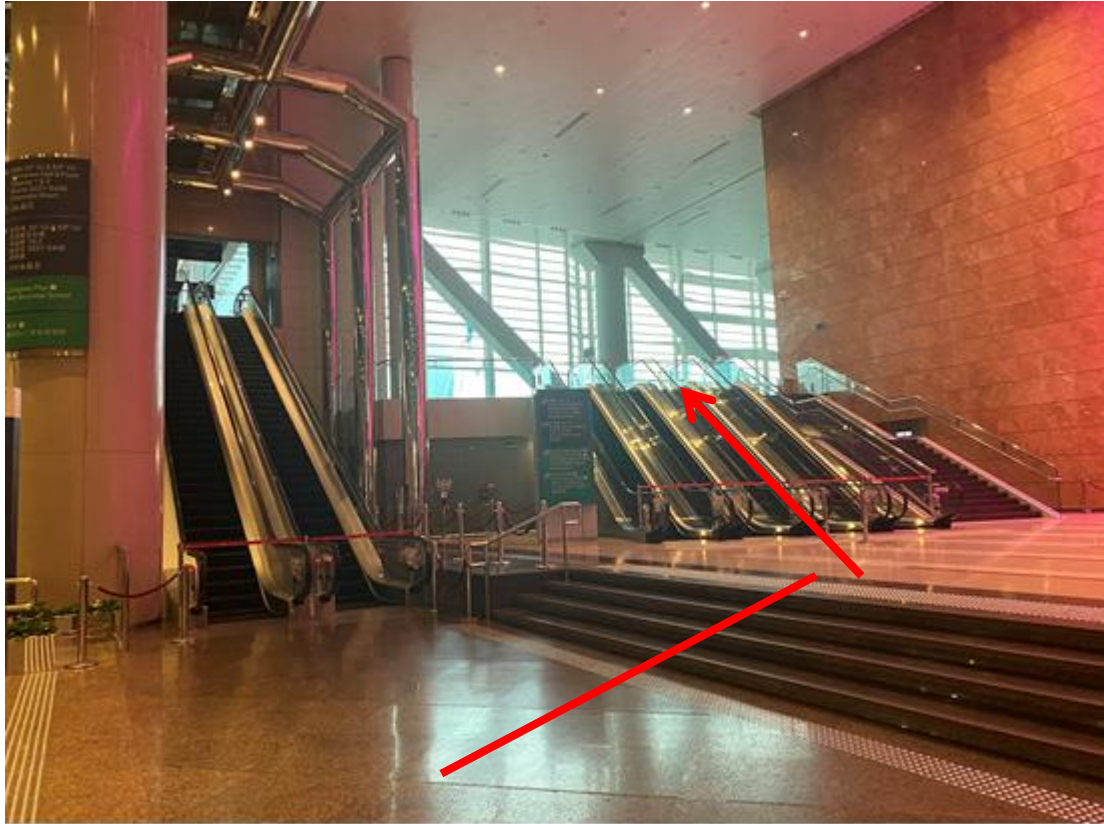

香港會議展覽中心
Hong Kong Convention and Exhibition Centre

Grand Hall

Normal Routing

SAMPLE

Routing plan for concurrent event (normal routing)

Event name:

Event Date :

Harbour Road Entrance (Phase 1) to Grand Hall

**Harbour Road Entrance
Drop-off and Pick-up Point**

Harbour Road Entrance (Phase 1) to Grand Hall

Harbour Road Entrance
take escalator to level 1

Harbour Road Entrance (Phase 1) to Grand Hall

take escalator #29 & 210 on level 1

Harbour Road Entrance (Phase 1) to Grand Hall

**Go ahead on level 2 and take escalator
on left hand side**

Harbour Road Entrance (Phase 1) to Grand Hall

**Level 2
take escalator to level 3**

Harbour Road Entrance (Phase 1) to Grand Hall