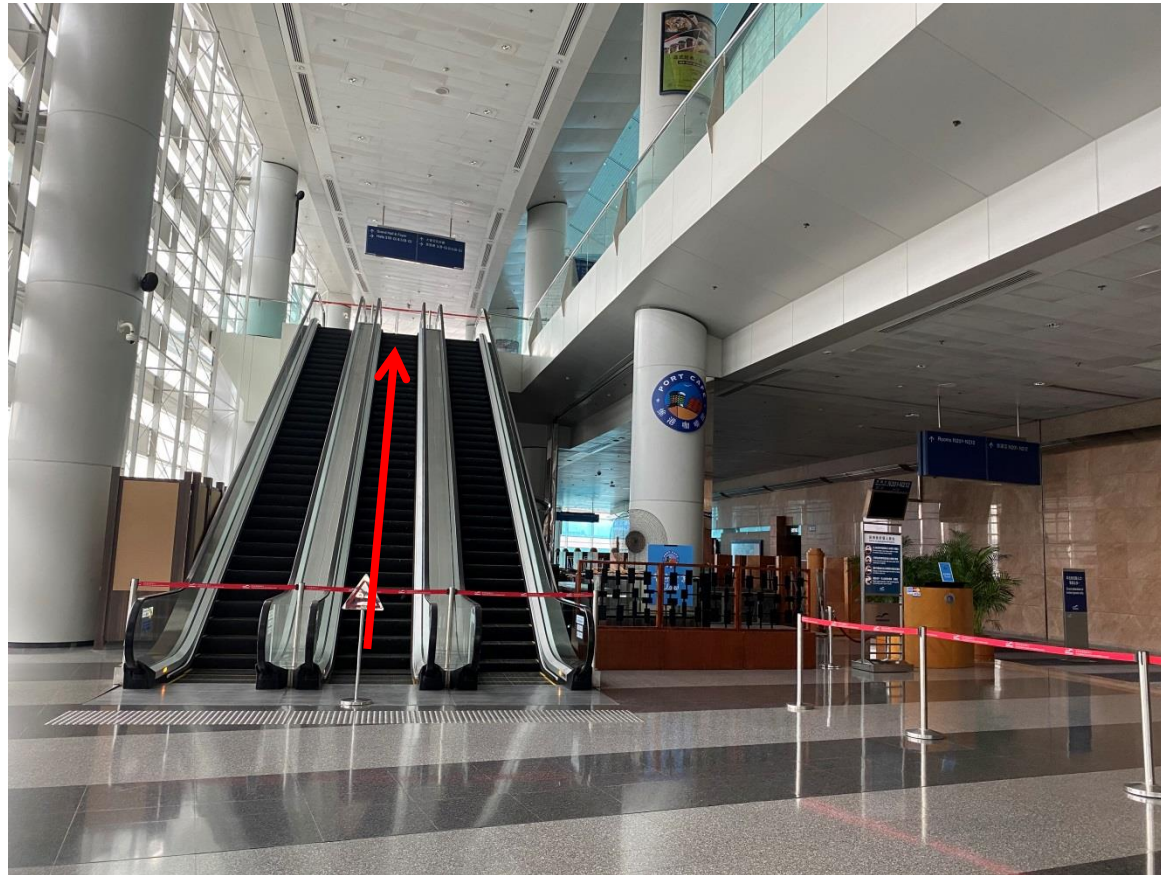

香港會議展覽中心
Hong Kong Convention and Exhibition Centre

Grand Hall

Normal Routing

SAMPLE

Routing plan for concurrent event (normal routing)

Event name:

Event Date :

Harbour Road Entrance (Phase 1) to Grand Hall

**Harbour Road Entrance
Drop-off and Pick-up Point**

Harbour Road Entrance (Phase 1) to Grand Hall

Harbour Road Entrance
take escalator to level 1

Harbour Road Entrance (Phase 1) to Grand Hall

take escalator #29 & 210 on level 1

Harbour Road Entrance (Phase 1) to Grand Hall

**Go ahead on level 2 and take escalator
on left hand side**

Harbour Road Entrance (Phase 1) to Grand Hall

**Level 2
take escalator to level 3**

Harbour Road Entrance (Phase 1) to Grand Hall

Grand Hall (Level 3)