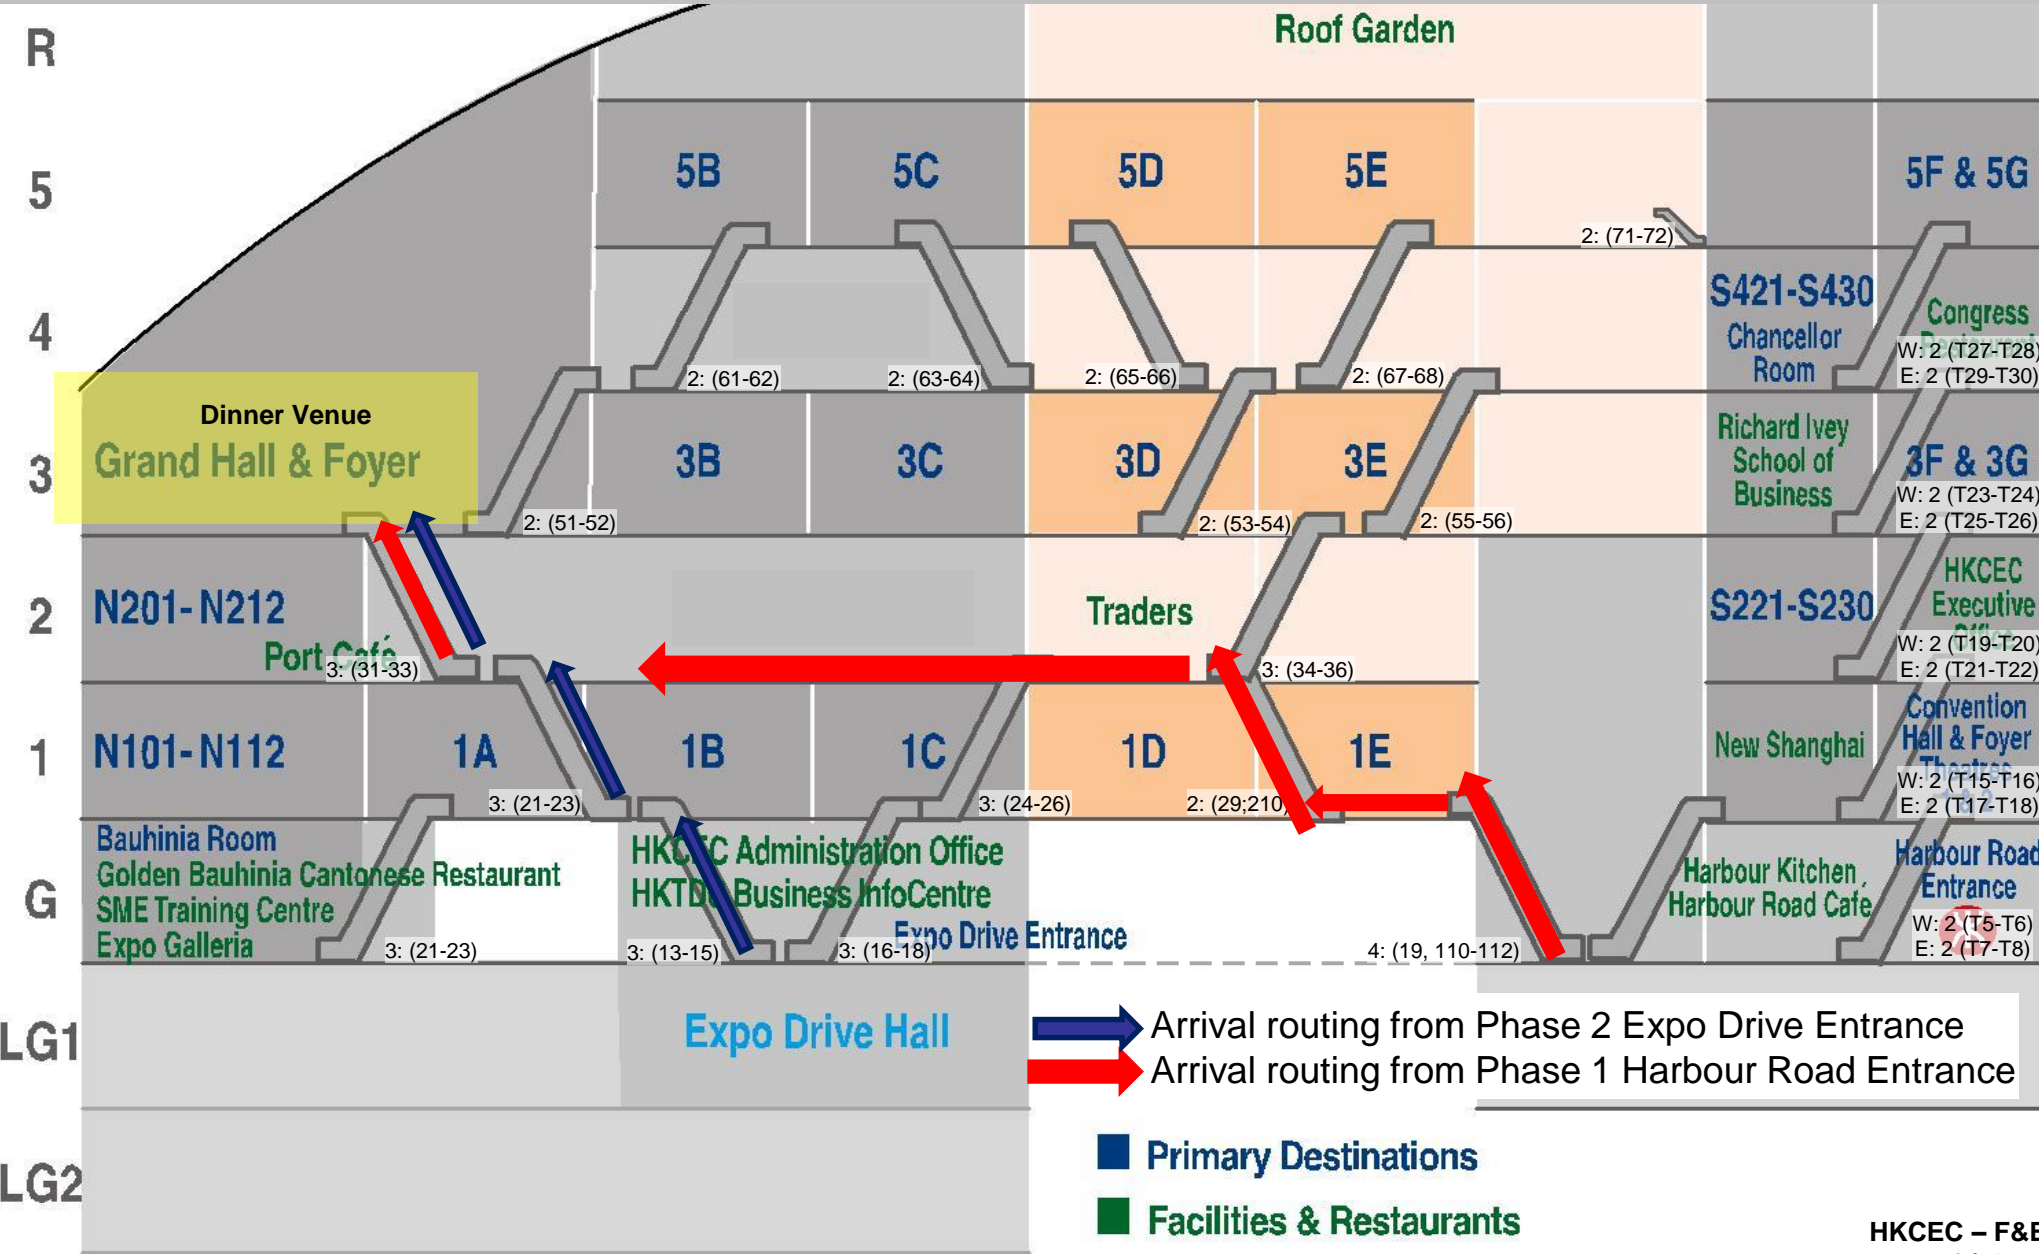

香港會議展覽中心
Hong Kong Convention and Exhibition Centre

Grand Hall

Normal Routing

SAMPLE

Routing plan for concurrent event (normal routing)

Event name:

Event Date :

Harbour Road Entrance (Phase 1) to Grand Hall

**Harbour Road Entrance
Drop-off and Pick-up Point**

Harbour Road Entrance (Phase 1) to Grand Hall

Harbour Road Entrance
take escalator to level 1

Harbour Road Entrance (Phase 1) to Grand Hall

take escalator #29 & 210 on level 1

Harbour Road Entrance (Phase 1) to Grand Hall

**Go ahead on level 2 and take escalator
on left hand side**

Harbour Road Entrance (Phase 1) to Grand Hall

**Level 2
take escalator to level 3**

Harbour Road Entrance (Phase 1) to Grand Hall

Grand Hall (Level 3)