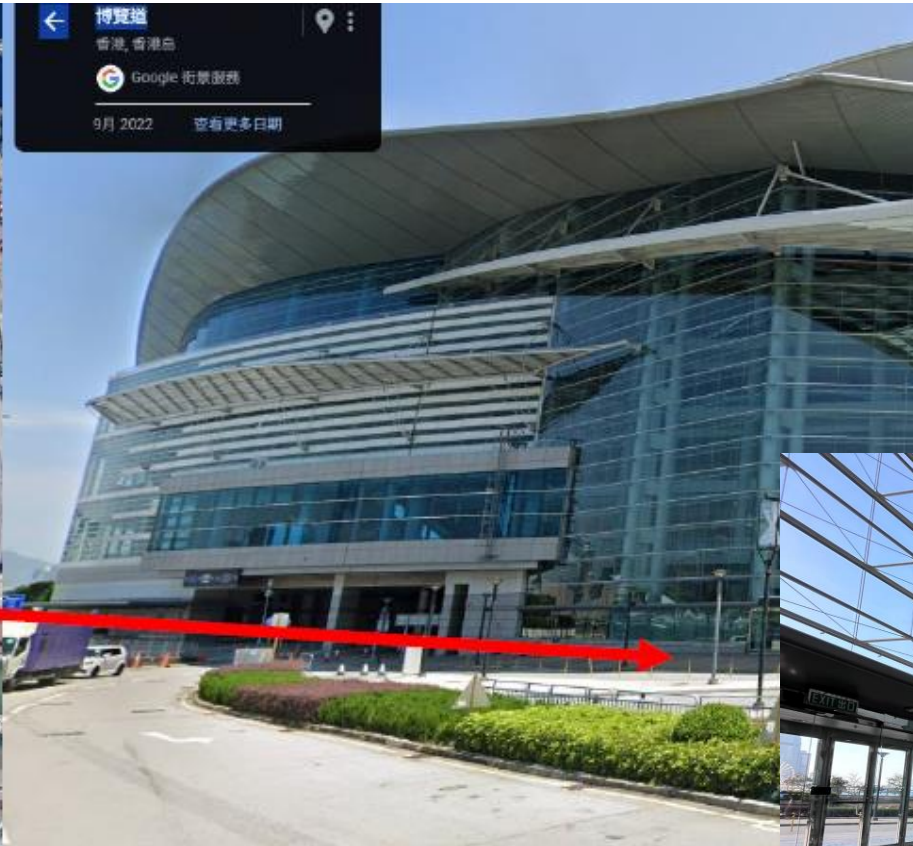

# Location Map at Expo Drive 博覽道 (Guests by Car)

香港會議展覽中心 - 行車路線圖  
 Hong Kong Convention and Exhibition Centre - Road Map  
 (更新日期: 2023年5月 Updated as of May 2023)

會展新翼  
 博覽道入口  
 (往大會堂  
 Grand Hall)

# Ground Floor – Drop Off Location at Expo Drive (Guests by Car)

Take Escalator to Grand Hall